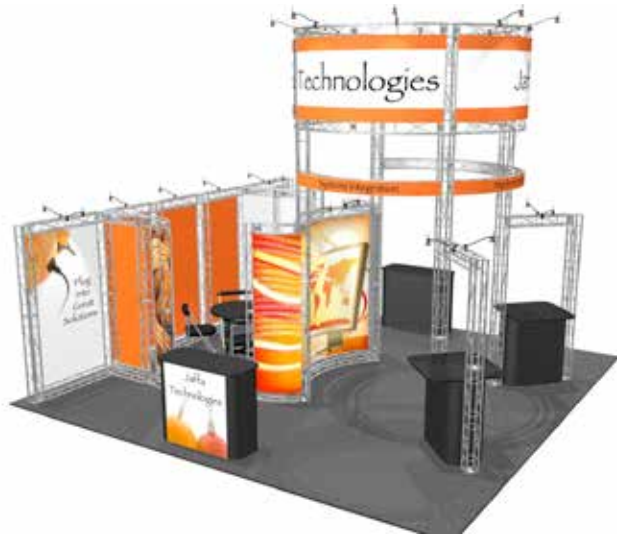

EV2-LL29 - \$18,750 turnkey rental price

- FULL graphics package - \$11,335!
- 2 counters with locking storage
- 2 double sided workstations - optional backlit bases
- large locking conference room with window
- 2 corner double sided graphic panels
- profile lit ribbon header

LIGHTBOX!

LB-LL13 - \$19,091 turnkey rental price

- graphic packages start at \$5,946
- 3 15' tall x 46" wide double sided lightboxes
- 3 3' Box workstation counters
- 1 12' tall storage room with locking door a
- 1 EV2 DW tapered locking counter
- 1 in wall monitor mount

Prices valid in Las Vegas only, consult with your rep for other cities

EZ6 Sierra - \$19,800 turnkey rental price

- graphic packages start at \$3,059!
- 4 counters with locking storage
- 6 full height wall panels for products or graphics
- 10' diameter triple ring center I.D.
- 2 double sided workstations
- semi-private meeting area