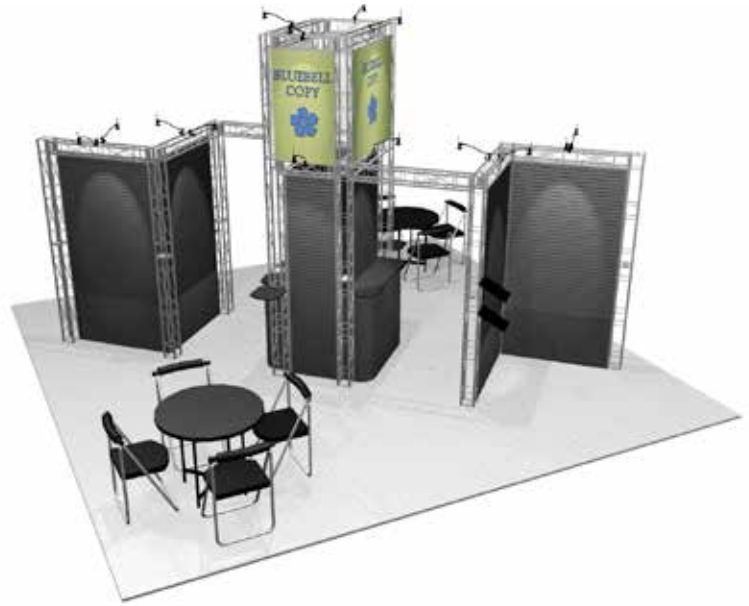

Turnkey Exhibit Rentals

20' x 20' Island Exhibits

EV2-LL37 - \$6,650 turnkey rental

- FULL graphic package - \$5,320!
- 2 7' counters with locking storage
- 2 4' backwall cuters - optional lit bases
- 2 connected 8' dividing walls

EZ6 Alameda - \$6,950 turnkey rental price

- graphic packages start at \$919!
- 2 counters with locking storage
- 10 full height slatwall & 2 half panels for products
- 12' tower top for I.D.
- 2 laptop shelves & 4 literature shelves

- graphic packages start at \$2,385!
- 2 counters with locking storage
- 8 full height slatwall for product displays
- 8 12' tower toppers for I.D.
- 4 large headers for product line I.D.

Prices valid in Las Vegas only, consult with your rep for other cities

Turnkey Exhibit Rentals

20' x 20' Island Exhibits

EZ6 Franciscan - \$8,400 turnkey rental

- graphic packages start at \$2,084!
- 2 counters with locking storage
- 8 full height slatwall for product displays
- 4 11' tower toppers for I.D.
- 8 smaller headers for product line I.D,