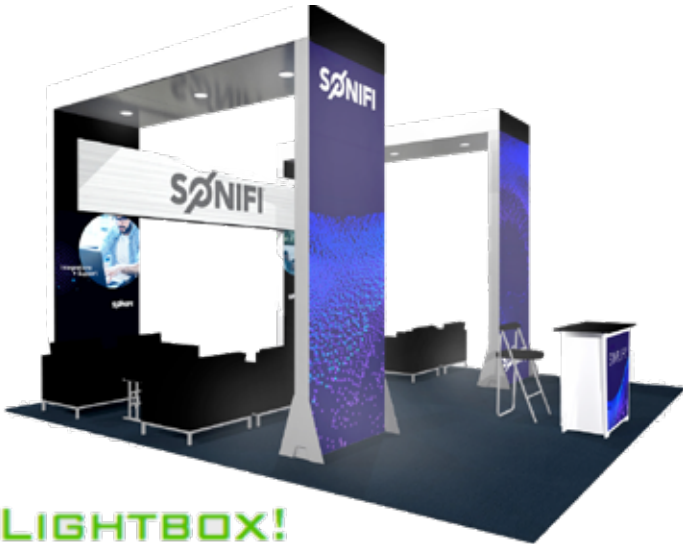

LIGHTBOX!

LB-LL2 - $16,306 turnkey rental price

- graphic packages start at $4,388!
- 2 11'6" tall x 46" wide double sided lightboxes
- brushed aluminum ceilings with LED downlighting
- 2 11'6" tall x 46" wide double sided towers
- 2 34'5" x 184" header signs
- 1 EV2 tapered locking counter

LIGHTBOX!