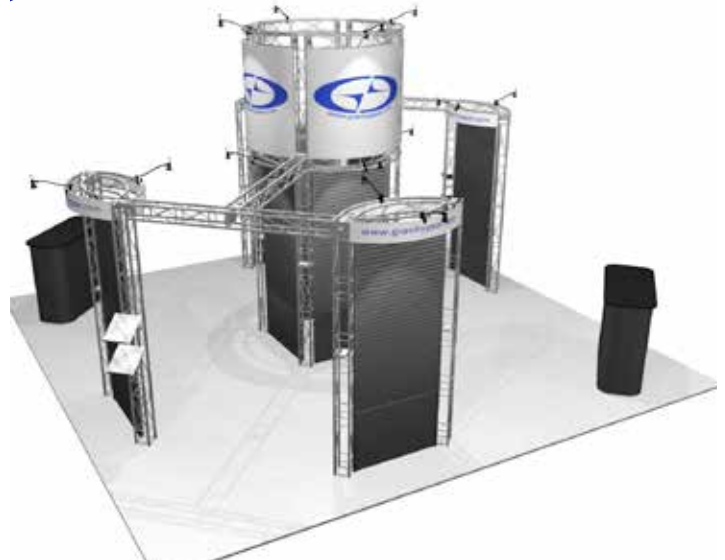

EZ6 Ashbury - $9,550 turnkey rental price

- graphic packages start at $1,491!
- 2 counters with locking storage
- 12 full height slatwall for product displays
- 12' tower top for I.D.
- 8 smaller headers for product line I.D,

Prices valid in Las Vegas only, consult with your rep for other cities