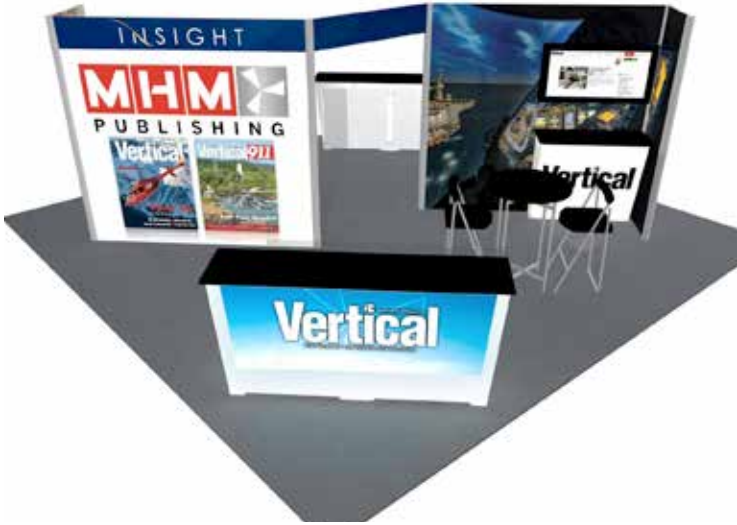

Turnkey Exhibit Rentals

20' x 20' Island Exhibits

EV2-LL37 - $6,650 turnkey rental

- FULL graphic package - $5,320!
- 2 7' counters with locking storage
- 2 4' backwall cuters - optional lit bases
- 2 connected 8' dividing walls