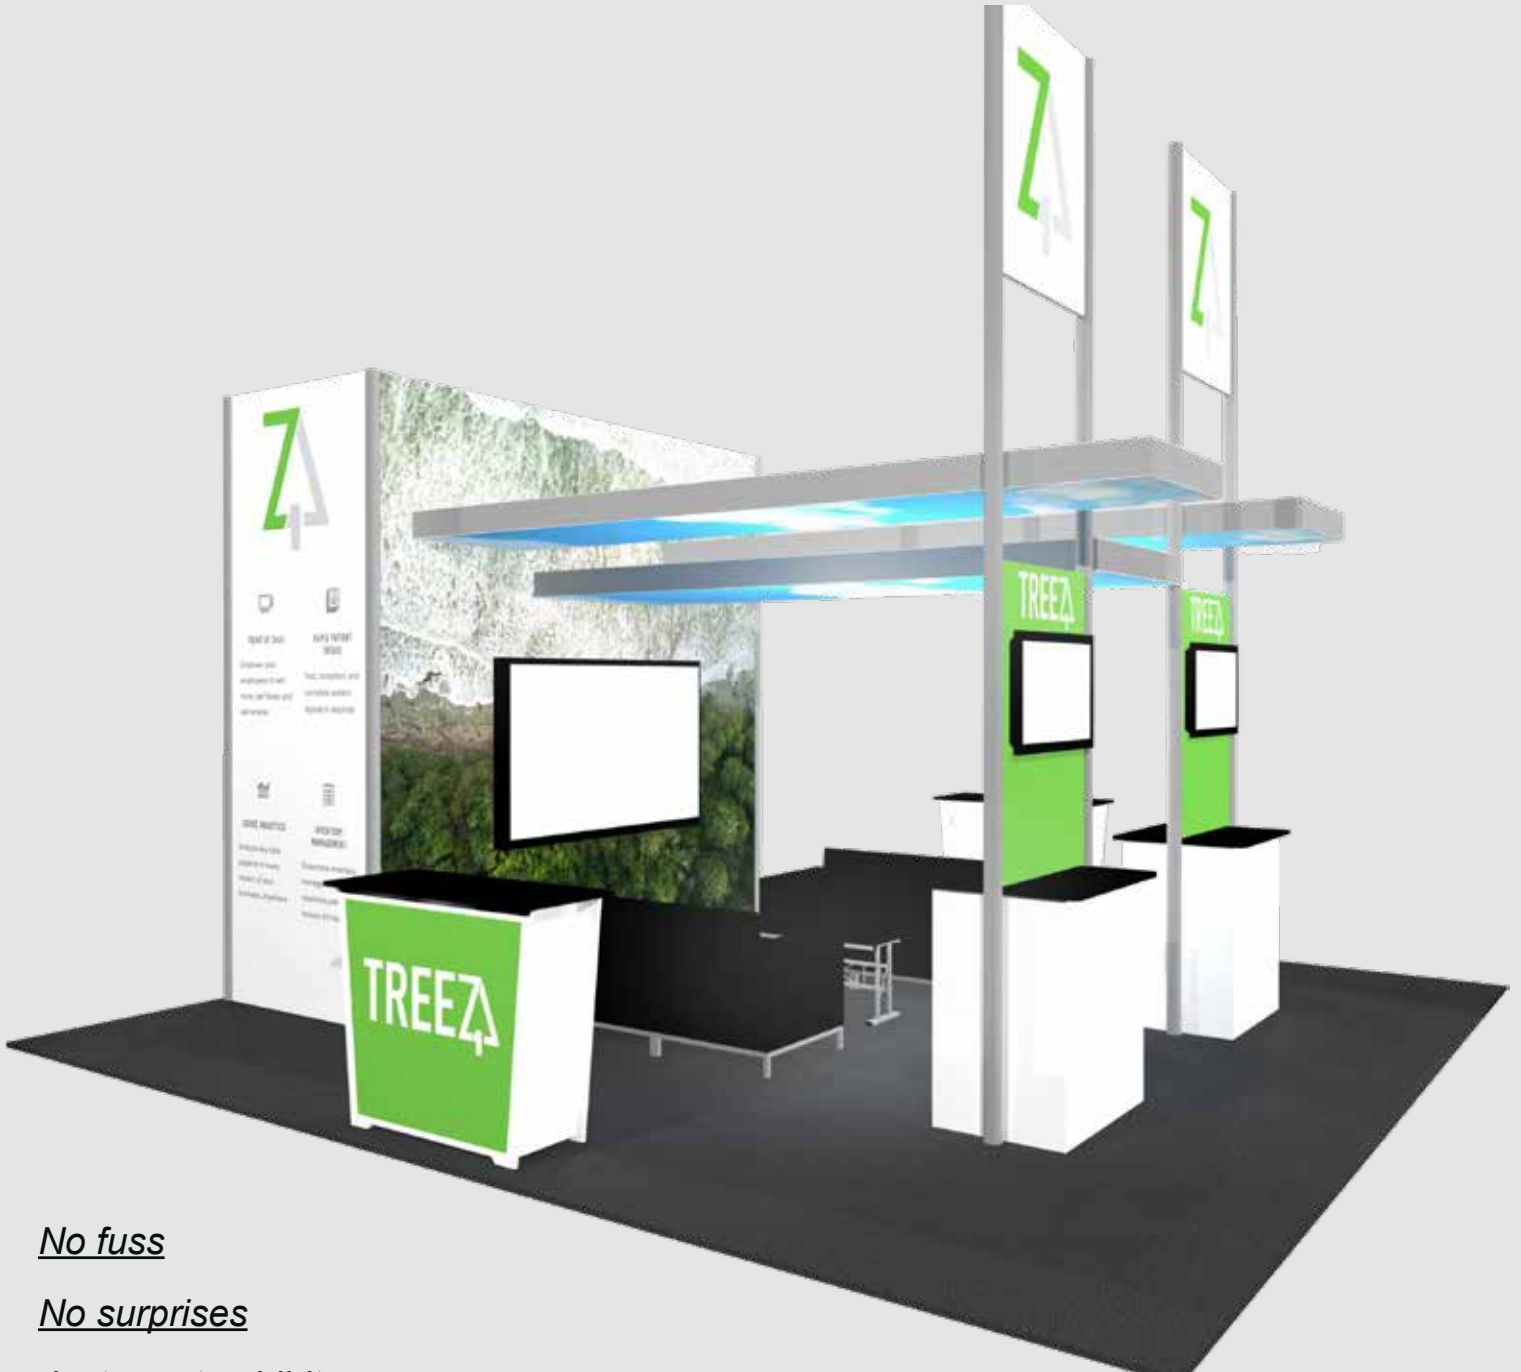

Turnkey Exhibit Rentals Island Exhibits

Elegant purposefully designed rental exhibits..

delivered and set up in your booth space..