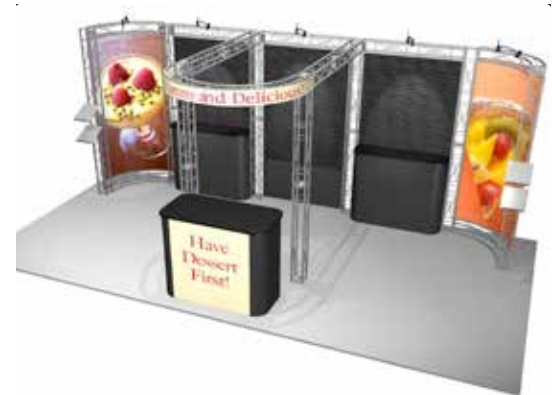

#### EV2-ML2

**\$4,920 turnkey rental price**

- graphic packages start at \$1,535!
- huge center mural
- 4 shelves for merchandising
- modern reception counter with storage
- demo station with backlit base

#### LB-ML1.1 - Lightbox Kit!

**\$5,126 turnkey rental price**

- Full mural graphic package - \$2,507
- large format fully backlit backwall
- 1 EV2 tapered counter

#### EZ6 Marin

**\$4,920 turnkey rental price**

- Graphic packages start at \$217!
- 3 counters for tons of storage
- 1 full slatwall & 2 half panels
- front mounted header for I.D.
- 4 literature shelves