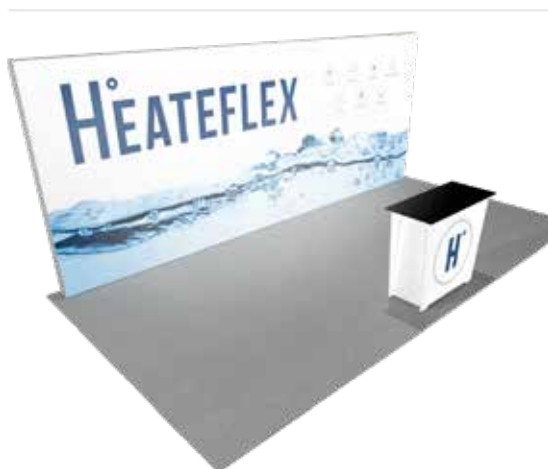

LB-ML1.1 - Lightbox Kit!

$5,126 turnkey rental price

- Full mural graphic package - $2,507
- large format fully backlit backwall
- 1 EV2 tapered counter