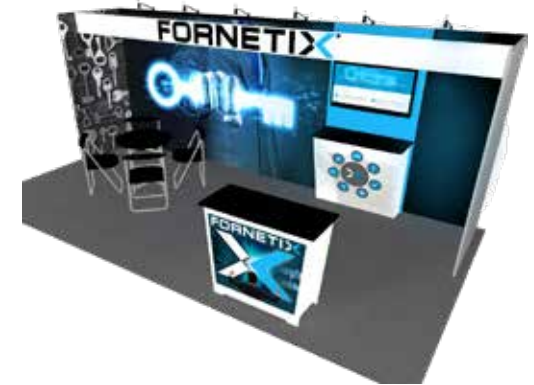

#### EZ6 Bayview

**\$4,440 turnkey rental price**

- graphic packages start at \$216!
- large counter with locking storage
- 6 curved & 6 straight shelves
- 1 small center header for I.D.