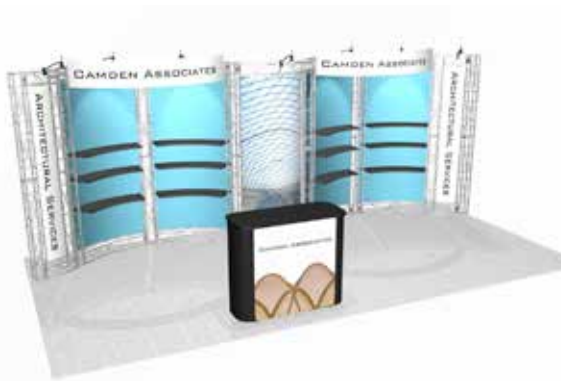

#### EZ6 Monterey

**\$4,560 turnkey rental**

- graphic packages start at \$464!
- large counter with locking storage
- 16 shelves in 4 sections
- 3 graphic areas

#### EZ6 Shasta

**\$4,560 turnkey rental price**

- graphic packages start at \$338!
- 3 counters for tons of storage
- 5 full slatwall & 2 half panels

Prices valid in Las Vegas only, consult with your rep for other cities

#### EZ6 Pacifica

**\$4,560 turnkey rental price**

- graphic packages start at \$592!
- large counter with locking storage
- 12 curved shelves
- 2 large headers for I.D.