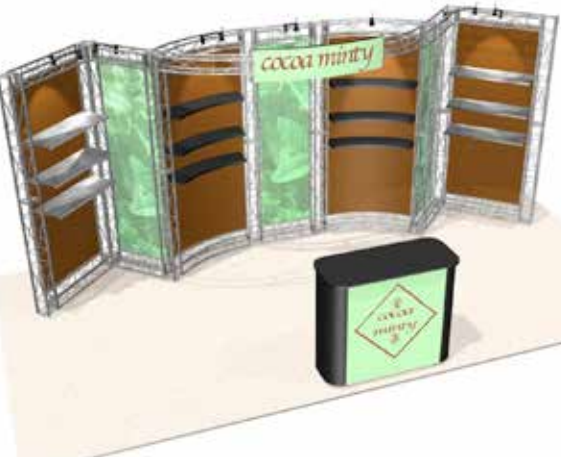

# Turnkey Exhibit Rentals 10 x 20 Linear Exhibits

Elegant purposefully designed rental exhibits..

delivered and set up in your booth space..

No fuss

No surprises

Just great exhibits

Truss • Hardwall • Backlit • Double Deck

#### EZ6 Hillcrest

**\$4,200 turnkey rental price**

- full mural graphic package - \$2,363
- open-back oval designer counter
- 1 backwall shelf
- large 3 section mural
- center header for added depth

#### EV2-ML73.1

**\$3,500 turnkey rental price**

- graphic packages start at \$449!
- 20' flat backwall
- modern reception counter
- full width header

#### EZ6 Bayview

**\$4,440 turnkey rental price**

- graphic packages start at \$216!
- large counter with locking storage
- 6 curved & 6 straight shelves
- 1 small center header for I.D.