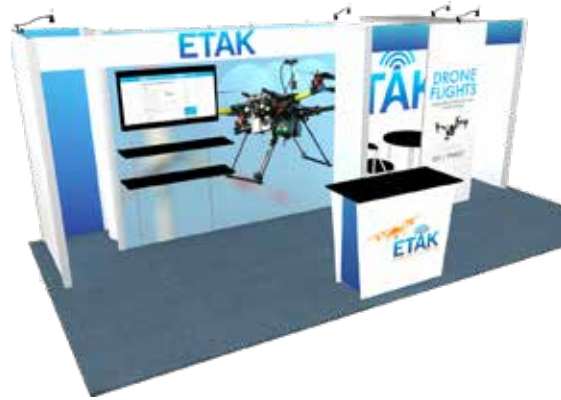

EV2-ML5

5,780 turnkey rental price

- graphic packages start at $800!
- large closet
- semi-private meeting area
- modern reception counter
- large mural wall with 2 shelves