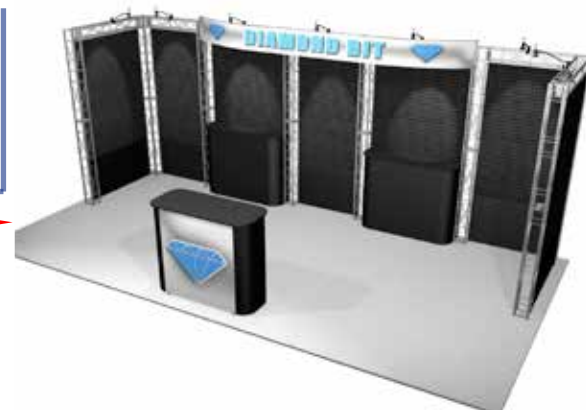

EZ6 Shasta

$4,560 turnkey rental price

- graphic packages start at $338!
- 3 counters for tons of storage
- 5 full slatwall & 2 half panels

Prices valid in Las Vegas only, consult with your rep for other cities